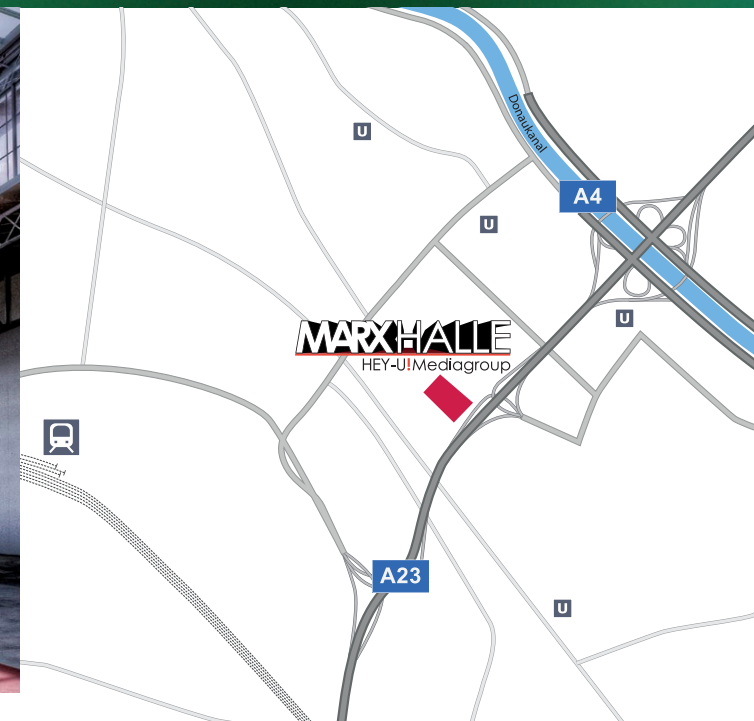

The World Show Dinner will take place in close proximity of the show venue. Further informations will follow.

MARX HALLE Karl-Farkas-Gasse 19, A-1030 Wien

The show hall is located close to the motorways A4 and A23 as well as to Vienna's new Central Railway Station. Vienna International Airport is 17 km away.